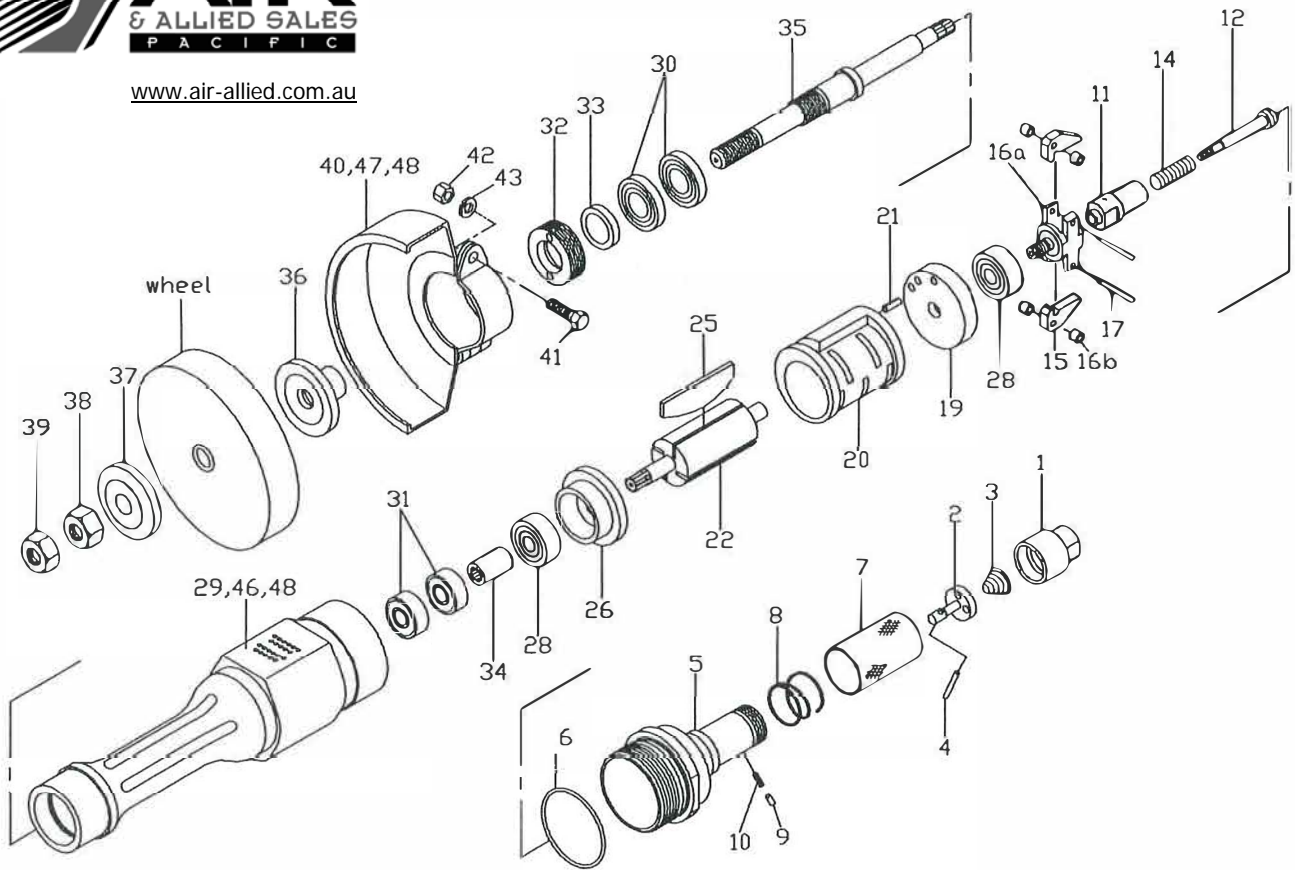

## Parts List

Index NO.	Part Number	Description	Q`ty Req`d
1	Y31124010	Throttle Valve Cover	1
2	Y31124020	Throttle Valve	1
3	Y31122030	Throttle Valve Spring	1
4	Y31122040	Valve Pin	1
5	Y3112605A	Case Cap	1
6	Y31126060	O Ring JASO -2060	1
7	Y31124070	Throttle Valve Handle	1
8	Y31124080	Handle Spring	1
9	Y31122090	Plunger Pin	1
10	Y31122100	Plunger Spring	1
11	Y31126110	Governor Valve	1
11A	Y3112611A	Governor CP	1
12	Y31126120	Governor Set Screw	1
14	Y31126140	Governor Spring	1
15	Y31126150	Governor Weight	2
16a	Y31126160	Governor Body	1
16b	Y31126170	Governor Ring	4
17	Y31126180	Spring Pin 4 x 28	2
19	Y31126190	Rear Plate	1
20	Y31126200	Cylinder	1
20A	Y3112620A	Cylinder CP	1
21	Y31126210	Spring Pin 5 x 10	1
22	Y31126220	Rotor	1

Index NO.	Part Number	Description	Q`ty Req`d
25	Y31126250	Vane	4
26	Y31126260	Front Plate	1
28	Y31126280	Bearing 6301ZZ	2
29	Y31126290	Case	1
30	Y31126300	Bearing 6004ZZ	2
31	Y31124280	Bearing 6201ZZ	2
32	Y31126320	Bearing Nut	1
33	Y31126330	Felt	1
34	Y31124340	Joint	1
35	Y31126350	Shaft	1
36	Y31126360	Wheel Carrier	1
37	Y31126370	Wheel Ring	1
38	Y31126380	Wheel Nut(1)	1
39	Y31126390	Wheel Nut(2)	1
40	Y31126400	Wheel Cover	1
41	Y31126410	Wheel Cover Bolt M8 x 22	1
42	Y31126420	Wheel Cover Nut M8	1
43	Y31126430	Spring Washer M8	1
46	Y31126460	Name Plate	1
47	Y31126470	Wheel Cover Name Plate	1
48	Y31122460	Rivet	6
49	Y10301220	Hose Stem 3/8 x 1/2	1
50	Y10301320	Pory Cap 3/8	1